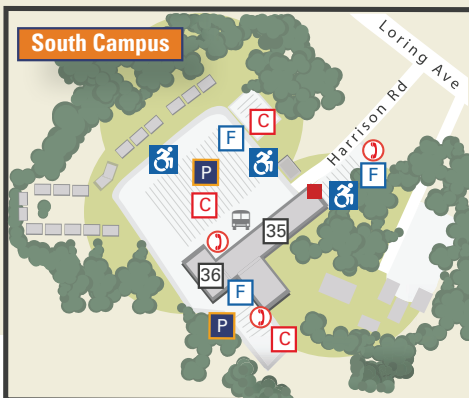

North Campus

1. Sullivan Building (SB)
School of Graduate Studies
McKeown School of Education
School of Continuing and Professional Studies
2. Administration Building (ADM) / Human Resources
3. 331 Lafayette Street
Admissions / Campus Tours
President's Office
Advancement Office
4. Gordon Center for Creative and Performing Arts
5. North Campus Café / SSU Bookstore (Upper Level)
6. Meier Hall (MH) / College of Arts and Sciences
7. Peabody Residence Hall (PH)
8. North Campus Parking Garage
9. Berry Library and Learning Commons (BL)
10. Ellison Campus Center (ECC) / Alumni Plaza
11. North Campus Quad / McKeown Plaza
12. Horace Mann Building (Temporarily Closed)
13. Bowditch Residence Hall (BH)
14. ITS Help Desk

Nancy D. Harrington Campus (Central)

15. Classroom Building / Bertolon School of Business
16. Student Navigation Center
17. Recital Hall
18. University Police
19. Marsh Dining Commons / Conference Center
20. Marsh Residence Hall (MAR)
21. Atlantic Residence Hall (ATL) / Residence Life
22. Baseball Field
23. Tennis Courts
24. Agganis Building / Enterprise Center (ENT)
25. Student Technology Resource Center
26. Forten 123
27. Charlotte Forten Residence Hall (CFH)
28. Stanley Building (STLY) / Shipping and Receiving
29. Facilities Storage
30. Bike Path Entrance

O'Keefe Complex (OK)

31. Alumni Field
32. Twohig Gymnasium
33. Gassett Fitness Center (GF)
34. Rockett Arena

South Campus

35. Harrington Building (HB)
Maguire Meservey College of Health and Human Services /
School of Nursing
36. South Campus Gymnasium

- P Parking
- Shuttle Bus Stop
- Emergency Phone
- Handicapped Parking
- Accessible Entrance
- Commuter Student Parking
- Faculty/Staff Parking
- Enterprise Center Parking
- Visitor Parking
- Electric Car (EV) Charging Station