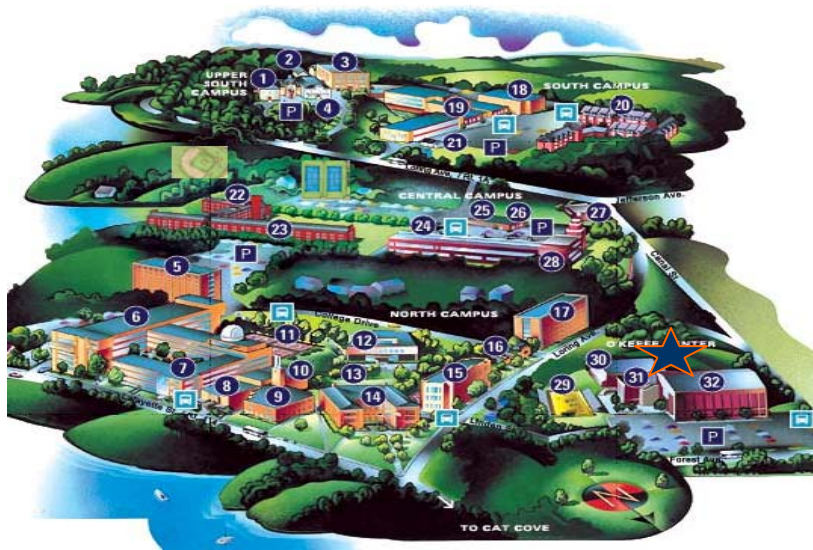

Central Campus

Central Campus is located on Loring Avenue, shortly past Bowditch Hall. If you are on Rte 114 where Rte 1A bears right with the College directly in front of you in the fork in the road, follow the road to the right (Rte 1A). Central Campus will be on your left, therefore, make a left turn into the Central Campus parking lot and bear right towards the tennis courts and baseball field.

O'Keefe Center

The O'Keefe Center is located at 225 Canal Street. If you are on Rte 114 where Rte 1A bears right, with the College directly in front of you in the fork in the road, follow the road to the right (Rte 1A). Before you reach the light where Canal and Jefferson Streets meet Loring Avenue, you can make a right directly onto Canal Street. O'Keefe Center is on your right after about 1/3 a mile. Parking is available after passing the O'Keefe Center.

* **Domino's Pizza**
4 Canal Street
Salem, MA
(978) 744-4040

Sidelines Sportsbar
150 Canal Street
Salem, MA
(978)-744-0700

Salem House of Pizza
23 Endicott Street
Salem, MA
(978)-744-0017

Dina's Roast Beef
135 Canal Street
Salem, MA
(978)-744-1229

Finz Seafood Restaurant
76 Wharf Street
Salem, MA
(978)-744-8485

Subway
125 Canal Street
Salem, MA
(978)-744-7827

McDonald's
150 Canal Street
Salem, MA
(978)-744-1817